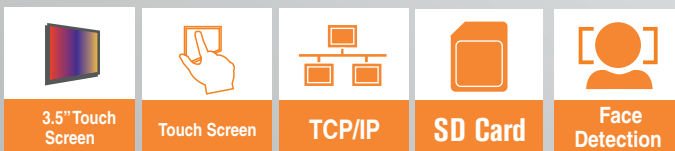

FEATURES

Flexible access management terminal with wide range of user authentication including facial recognition, card and password

Highly secure contact-less entry with long range face recognition for employees and visitors

Advance facial algorithms for accurate recognition with mask detection and anti-spoofing face liveness detection

Equipped with full HD dual lens camera and interactive user interface 8-inch LCD touch screen

Stores up to 30,000 face comparisons and 40,000 face images, with face picture database management via a web interface

Built-in high-efficiency white LEDs provide light compensation in low-light environments

Network integration via TCP/IP for enhanced access control management