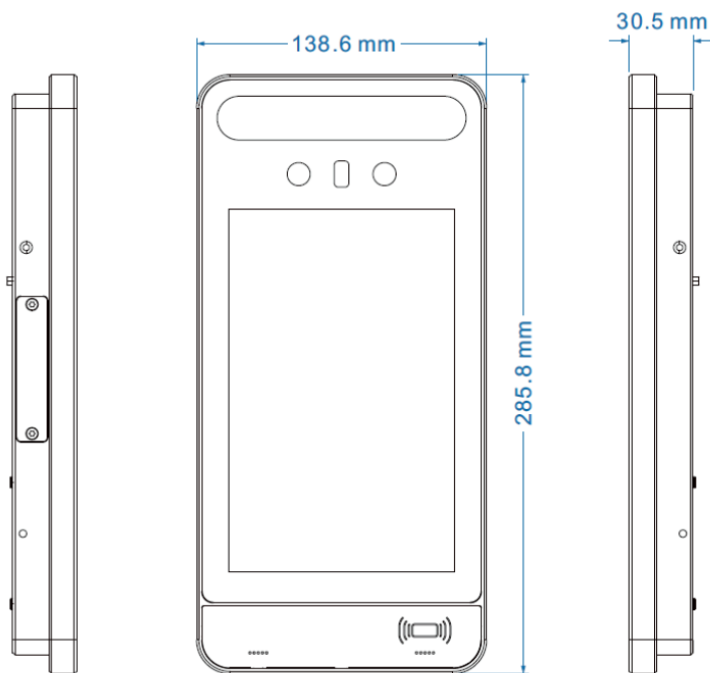

SPECIFICATIONS:

VP-BS8028FR-CAT1

	USB	Supported
	Storage	1CH built-in micro SD card slot, up to 256G
	RS485	Supported
	Network Remote Storage	Supported
	Cloud Technology	Supported
	Remote Monitoring	Web client/CMS remote control
	Online Connection	Supports simultaneous monitoring for up to 6 users Supports multi-stream real time transmission
	Network Protocol	UDP, IPv4, IPv6, DHCP, NTP, RTSP, PPPoE, DDNS, SMTP, FTP, UPnP, HTTPS, HTTP
	Interface Protocol	ONVIF
Power	Power Requirement	DC12V/1A
	Power Consumption	< 12W
Environmental	Outdoor Rating	IP66
	Working Temperature	-20°C - +50°C
	Operating Humidity	<95% (non-condensing)
	Dimension	285.8mm×138.6mm×30.5mm
	Installation	Wall mounting, Pole bracket mounting
Certifications	Certifications	CE, ROHS

*Exact products and specifications shown may vary by geographic region and are subject to change without notice. Product image, weights and measurements are approximate and may vary.

DIMENSIONS

Unit: mm