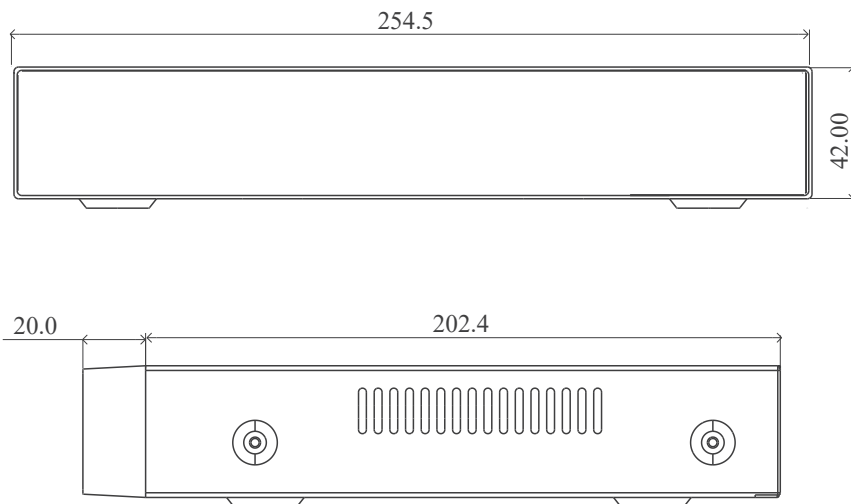

TECHNICAL SPECIFICATIONS

WV-DV4604-1ST1

	Playback Function	Play, pause, FF, FB, digital zoom, etc.
	Search Mode	Time slice / time / event / tag search/
	Smart Search	Highlight colors to display the camera record in a certain period of time, different colors refer to different record events
	Alarm Notifications	DVR, FTP, Email notification supported
Recording & Storage	Recording Mode	Manual, motion, exception, smart event
	Storage	1 SATA port up to 8TB
General	Power Supply	DC12V / 1.5A
	Power Consumption	<5W (Hard disk not included)
	Operating temperature	-10°C to + 50°C
	Working Humidity	90% or less (non condensing)
	Dimensions	255 x 222 x 42mm (W x D x H)
	Weight	1.45kg (without hard disk)
Certifications	Certifications	CE, FCC, ROHS

*Exact products and specifications shown may vary by geographic region and are subject to change without notice. Product image, weights and measurements are approximate and may vary due to customized solutions & products being offered as per customer requirements.

DIMENSIONS

Unit: mm

VANTAGE INTEGRATED SECURITY SOLUTIONS LIMITED

B3, Bredon House 321, Tenttenhall Road Tettenhall, Wolverhampton

West Midlands, WV6 0JZ United Kingdom

Ph: +44-1902793383, Email: sales@vantagesecurity.com

www.vantagesecurity.com

(AN ISO 9001 : 2008, ISO14001 : 2004 CERTIFIED COMPANY)