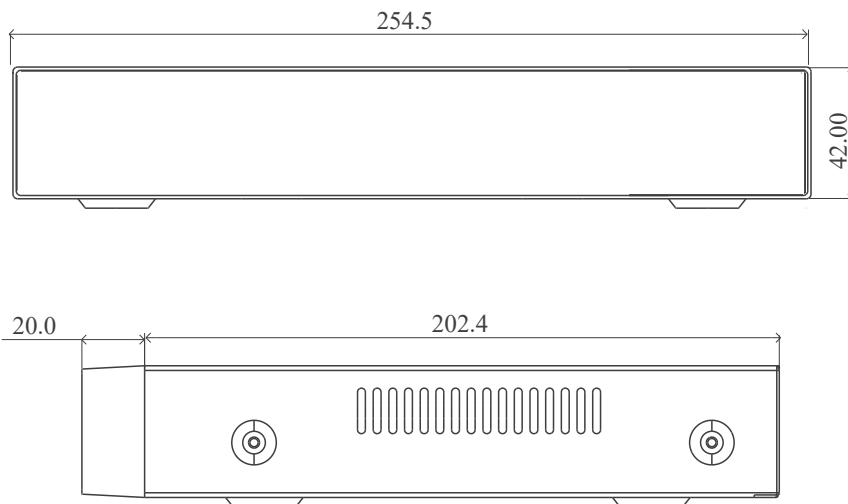

TECHNICAL SPECIFICATIONS

WV-DV4608-1ST1

	Playback Function	Play, pause, FF, FB, digital zoom, etc.
	Search Mode	Time slice / time / event / tag search/
	Smart Search	Highlight colors to display the camera record in a certain period of time, different colors refer to different record events
	Alarm Notifications	DVR, FTP, Email notification supported
Recording & Storage	Recording Mode	Manual, motion, exception, smart event
	Storage	1 SATA port up to 8TB
General	Power Supply	DC12V / 1.5A
	Power Consumption	<5W (Hard disk not included)
	Operating temperature	-10°C to + 50°C
	Working Humidity	90% or less (non condensing)
	Dimensions	255 x 222 x 42mm (W x D x H)
	Weight	1.45kg (without hard disk)
Certifications	Certifications	CE, FCC, ROHS

*Exact products and specifications shown may vary by geographic region and are subject to change without notice. Product image, weights and measurements are approximate and may vary due to customized solutions & products being offered as per customer requirements.

DIMENSIONS

Unit: mm

VANTAGE INTEGRATED SECURITY SOLUTIONS LIMITED

B3, Bredon House 321, Tenttenhall Road Tettenhall, Wolverhampton

West Midlands, WV6 0JZ United Kingdom

Ph: +44-1902793383, Email: sales@vantagesecurity.com

www.vantagesecurity.com

(AN ISO 9001 : 2008, ISO14001 : 2004 CERTIFIED COMPANY)