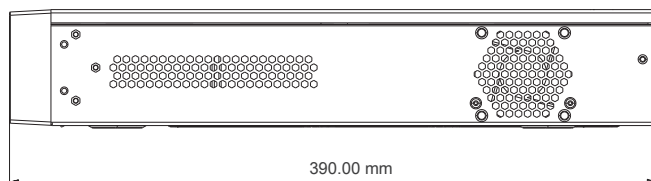

TECHNICAL SPECIFICATIONS

WV-DV4632-4ST1

	Playback Function	Play, pause, FF, FB, digital zoom, etc.
	Search Mode	Time slice / time / event / tag /smart search
	Smart Search	Highlight colors to display the camera record in a certain period of time, different colors refer to different record events
	Alarm Notifications	DVR, FTP, Email notification supported
Recording & Storage	Recording Mode	Manual, motion, exception, smart event
	Storage	4 SATA port up to 10TB
	E-SATA	1
AI Function	Smart Motion Detection Performance	16CH
	Perimeter Protection Performance	1CH
General	Power Supply	ATX-250W
	Power Consumption	<30W (Hard disk not included)
	Operating temperature	-10°C to + 50°C
	Working Humidity	90% or less (non condensing)
	Dimensions	440 x 390 x 70mm (W x D x H)
	Weight	1.45kg (without hard disk)
Certifications	Certifications	CE, FCC, ROHS

*Exact products and specifications shown may vary by geographic region and are subject to change without notice. Product image, weights and measurements are approximate and may vary due to customized solutions & products being offered as per customer requirements.

DIMENSIONS

Unit: mm

VANTAGE INTEGRATED SECURITY SOLUTIONS LIMITED

B3, Bredon House 321, Tenttenhall Road Tettenhall, Wolverhampton

West Midlands, WV6 0JZ United Kingdom

Ph: +44-1902793383, Email: sales@vantagesecurity.com

www.vantagesecurity.com

(AN ISO 9001 : 2008, ISO14001 : 2004 CERTIFIED COMPANY)