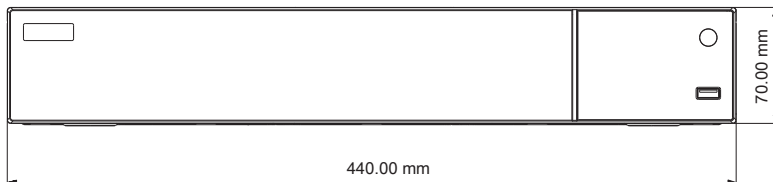

TECHNICAL SPECIFICATIONS

WV-DV4632-4ST1

	Playback Function	Play, pause, FF, FB, digital zoom, etc.
	Search Mode	Time slice / time / event / tag /smart search
	Smart Search	Highlight colors to display the camera record in a certain period of time, different colors refer to different record events
	Alarm Notifications	DVR, FTP, Email notification supported
Recording & Storage	Recording Mode	Manual, motion, exception, smart event
	Storage	4 SATA port up to 10TB
	E-SATA	1
AI Function	Smart Motion Detection Performance	16CH
	Perimeter Protection Performance	1CH
General	Power Supply	ATX-250W
	Power Consumption	<30W (Hard disk not included)
	Operating temperature	-10°C to + 50°C
	Working Humidity	90% or less (non condensing)
	Dimensions	440 x 390 x 70mm (W x D x H)
	Weight	1.45kg (without hard disk)
Certifications	Certifications	CE, FCC, ROHS

*Exact products and specifications shown may vary by geographic region and are subject to change without notice. Product image, weights and measurements are approximate and may vary due to customized solutions & products being offered as per customer requirements.

DIMENSIONS

Unit: mm

VANTAGE INTEGRATED SECURITY SOLUTIONS LIMITED

B3, Bredon House 321, Tenttenhall Road Tettenhall, Wolverhampton

West Midlands, WV6 0JZ United Kingdom

Ph: +44-1902793383, Email: sales@vantagesecurity.com

www.vantagesecurity.com

(AN ISO 9001 : 2008, ISO14001 : 2004 CERTIFIED COMPANY)