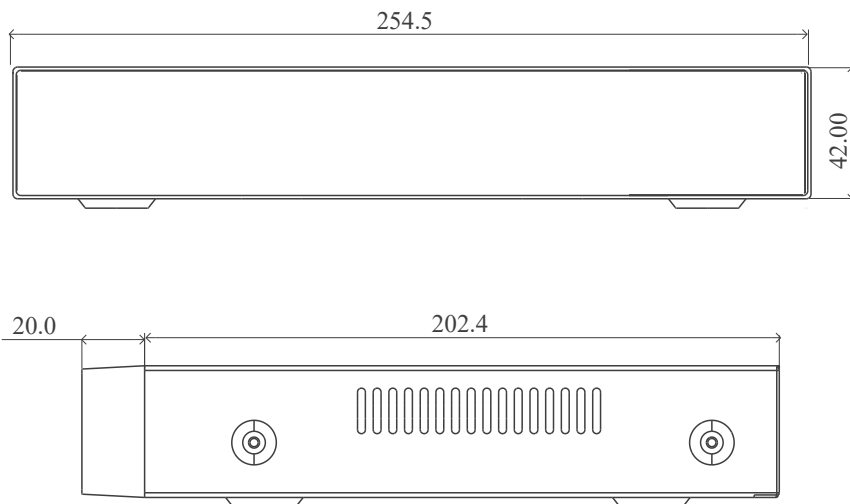

TECHNICAL SPECIFICATIONS

WV-DV4704-1ST1

	Playback Function	Play, pause, FF, FB, digital zoom, etc.
	Search Mode	Time slice / time / event / tag search/
	Smart Search	Highlight colors to display the camera record in a certain period of time, different colors refer to different record events
	Alarm Notifications	DVR, FTP, Email notification supported
Recording & Storage	Recording Mode	Manual, motion, exception, smart event
	Storage	1 SATA port up to 10TB
General	Power Supply	DC12V / 1.5A
	Power Consumption	<5W (Hard disk not included)
	Operating temperature	-10°C to + 50°C
	Working Humidity	90% or less (non condensing)
	Dimensions	255 x 222 x 42mm (W x D x H)
	Weight	1.45kg (without hard disk)
Certifications	Certifications	CE, FCC, ROHS

*Exact products and specifications shown may vary by geographic region and are subject to change without notice. Product image, weights and measurements are approximate and may vary due to customized solutions & products being offered as per customer requirements.

DIMENSIONS

Unit: mm

VANTAGE INTEGRATED SECURITY SOLUTIONS LIMITED

B3, Bredon House 321, Tenttenhall Road Tettenhall, Wolverhampton

West Midlands, WV6 0JZ United Kingdom

Ph: +44-1902793383, Email: sales@vantagesecurity.com

www.vantagesecurity.com

(AN ISO 9001 : 2008, ISO14001 : 2004 CERTIFIED COMPANY)