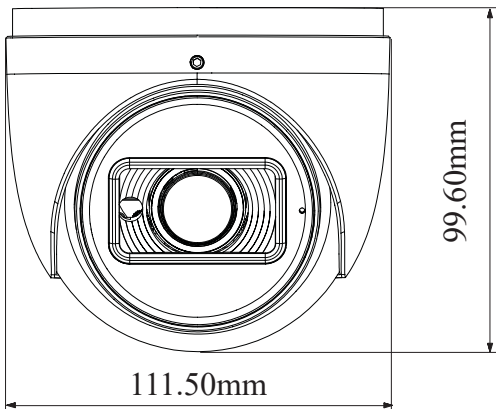

# WV-NC41154D-AZIR2T1

Electrical	Power Requirement	DC12V, PoE (IEEE802.3af)
	Power Consumption	Max. 8W
Environmental	Enclosure	IP67 Weather proof outdoor enclosure
	Mounting bracket	Integrated mounting bracket with cable management
	Operating Temperature	-30°C to + 60°C
	Operating Humidity	95% or less (non-condensing)
Mechanical	Color	White
	Dimensions	Φ 111.5 × 99.6
	Weight	Approx. 0.65KG
Certifications	Certifications	CE, FCC, RoHS

## DIMENSIONS

Unit: mm