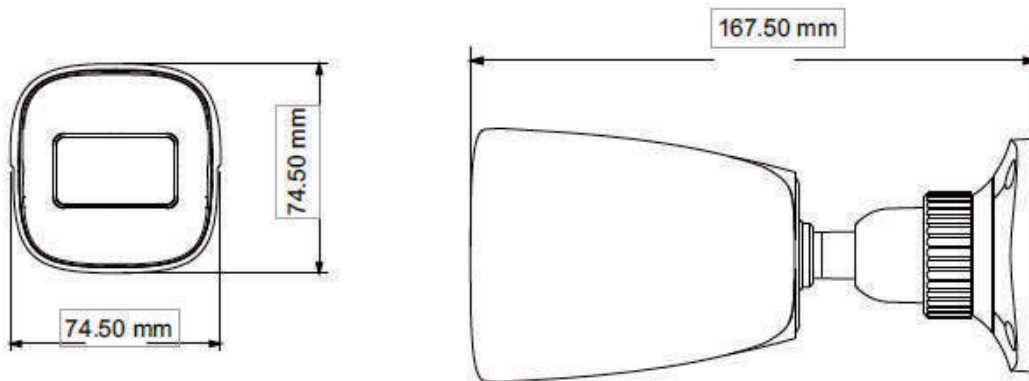

## TECHNICAL SPECIFICATIONS

### VV-NC41185B-AF3IR1T1

Interface	Ethernet	1 RJ45 10/100 Ethernet port
	Power Input	Standard DC Jack
	Audio Input/Output	1CH audio input; 1CH built-in MIC
Smart Features	Smart Analytics	Video Exception (scene change, video blur and video cast detection), line crossing detection, region intrusion detection, abandoned/missing object detection
Electrical	Power Requirement	DC12V/PoE
	Power Consumption	Max. <6W
Environmental	Enclosure	IP 67 Weather proof outdoor enclosure
	Mounting Bracket	Integrated mounting bracket with cable management
	Operating Temperature	-30°C to + 60°C
	Operating Humidity	95% or less (non-condensing)
Mechanical	Color	White
	Dimensions	167.5 × 74.5 × 74.5mm
	Weight	Approx. 0.38KG
Certifications	Certifications	CE, FCC, RoHS

## DIMENSIONS

Unit: mm