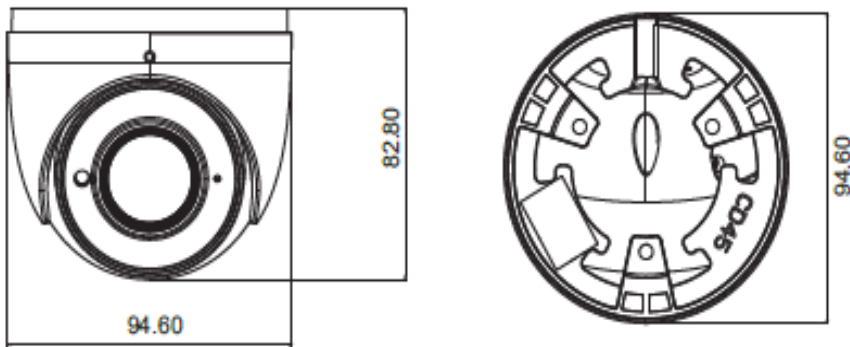

TECHNICAL SPECIFICATIONS

WV-NC91152D-AF3IR1T1

Features	Smart Analytics	Line crossing ,Intrusion detection, Region entrance/ exit detection, video blur detection, scene change detection, face detection,
Electrical	Power Requirement	12 VDC \pm 10% , PoE (802.3af)
	Power Consumption	Max. 7W
Environmental	Enclosure	IP67 Weatherproof outdoor enclosure
	Mounting bracket	Integrated mounting bracket with cable management
	Operating Temperature	-30°C to + 60°C
	Operating Humidity	95% or less (non-condensing)
Mechanical	Color	White
	Dimensions	94.6 \times 82.8 mm
	Weight	460g
Certifications	Certifications	CE, FCC, RoHS

Exact products and specifications shown may vary by geographic region and are subject to change without notice. Weights and measurements are approximate and may vary.

DIMENSIONS

Unit: mm

VANTAGE INTEGRATED SECURITY SOLUTIONS LIMITED