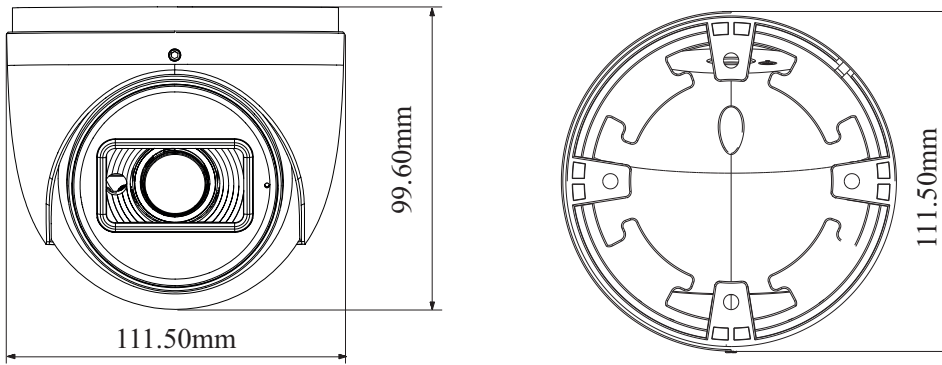

TECHNICAL SPECIFICATIONS

WV-NC91595D-AF3IR1T1

Smart Features	Smart Analytics	Line crossing, intrusion (human/motor vehicle/non-motor vehicle classification) Target Counting (Line crossing human/motor vehicle/non-motor vehicle counting Scene change, video blur and video color cast detection, Face detection and face capture
Electrical	Power Requirement	12 VDC \pm 10% , PoE (802.3af)
	Power Consumption	Max. 7W
Environmental	Enclosure	IP67 Dome Enclosure
	Operating Temperature	-30°C to + 60°C
	Operating Humidity	95% or less (non-condensing)
Mechanical	Color	White
	Dimensions	Φ 94.6 x 82.8mm
	Weight	Approx. 0.46KG
Certifications	Certifications	CE, FCC, RoHS

*Exact products and specifications shown may vary by geographic region and are subject to change without notice. Product image, weights and measurements are approximate and may vary.

DIMENSIONS

Unit: mm