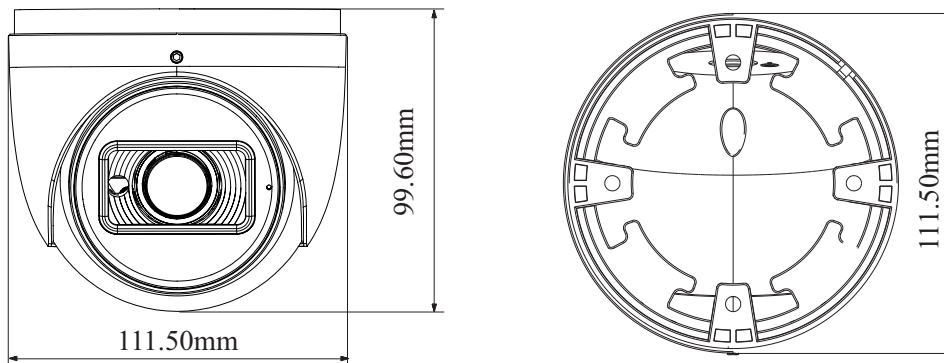

TECHNICAL SPECIFICATIONS

WV-NC91595D-AZIR2T1

| | | |
|----------------|-----------------------|--|
| Smart Features | Smart Analytics | Line crossing, intrusion (human/motor vehicle/non-motor vehicle classification) Target Counting (Line crossing human/motor vehicle/non-motor vehicle counting Scene change, video blur and video color cast detection, Face detection and face capture |
| Electrical | Power Requirement | 12 VDC \pm 10% , PoE (802.3af) |
| | Power Consumption | Max. 9W |
| Environmental | Enclosure | IP67 Dome Enclosure |
| | Operating Temperature | -30°C to + 60°C |
| | Operating Humidity | 95% or less (non-condensing) |
| Mechanical | Color | White |
| | Dimensions | Φ 111.5 x 99.6mm |
| | Weight | Approx. 0.66KG |
| Certifications | Certifications | CE, FCC, RoHS |

*Exact products and specifications shown may vary by geographic region and are subject to change without notice. Product image, weights and measurements are approximate and may vary.

DIMENSIONS

Unit: mm