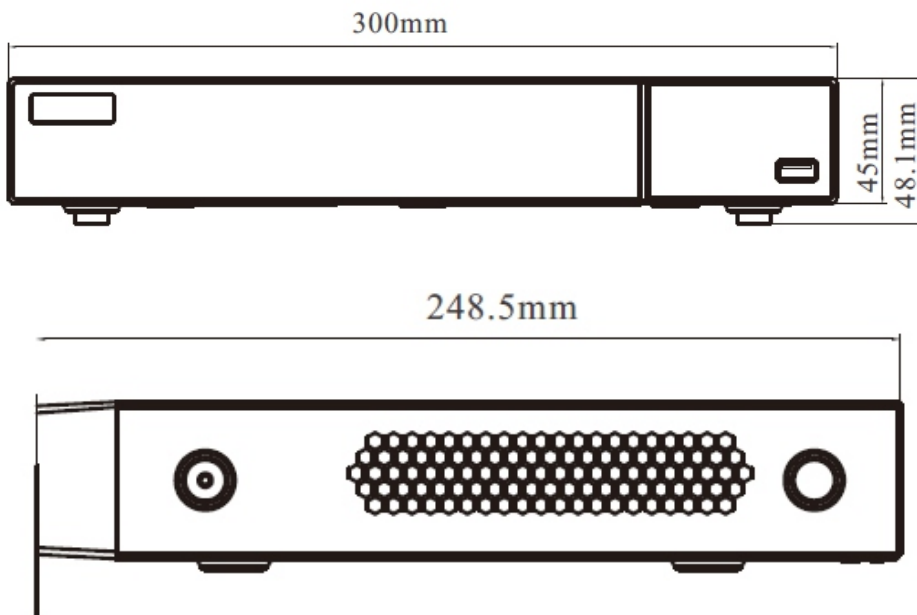

TECHNICAL SPECIFICATIONS

VV-NV3504-K1ST1

Recording & Storage	Record Stream	Dual stream recording
	Storage	SATA 3.0x1, up to 10TB each
	Network Backup	Supported
	Local Backup	U disk, USB mobile HDD
General	Power Supply	DC 12V/1.5A
	Power Consumption	<105W (without HDD)
	Operating temperature	-10°C to + 50°C
	Working Humidity	90% or less (non condensing)
	Dimensions	300 × 249 × 45 (W × D × H)
Certifications	Certifications	CE, FCC, RoHS

*Exact products and specifications shown may vary by geographic region and are subject to change without notice. Product image, weights and measurements are approximate and may vary.

Dimension

Unit: mm

VANTAGE INTEGRATED SECURITY SOLUTIONS LIMITED